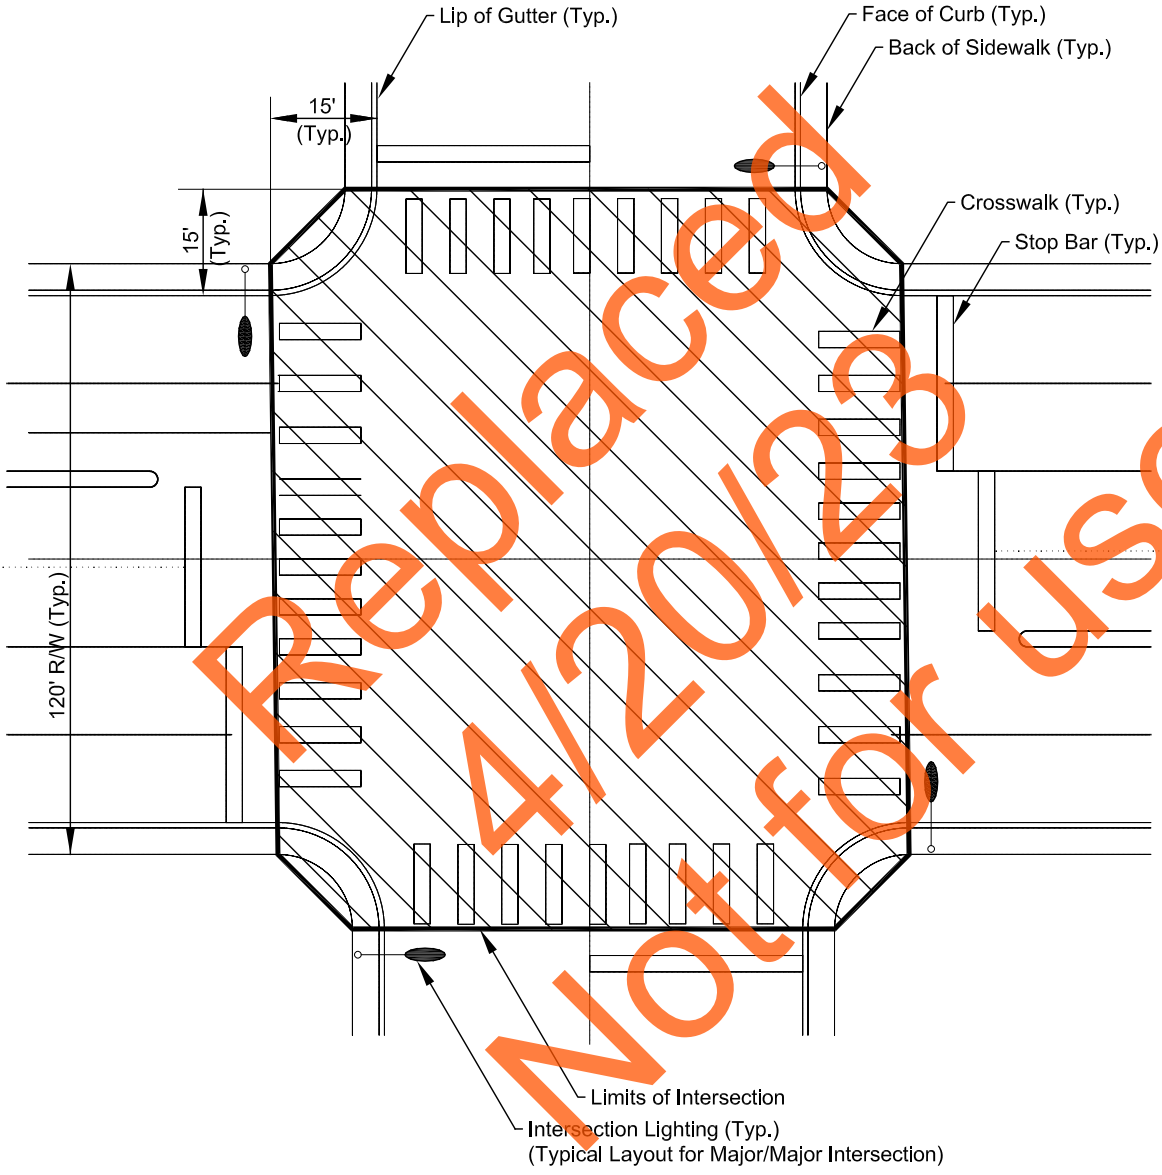

Replaced
4/20/23
Not for use